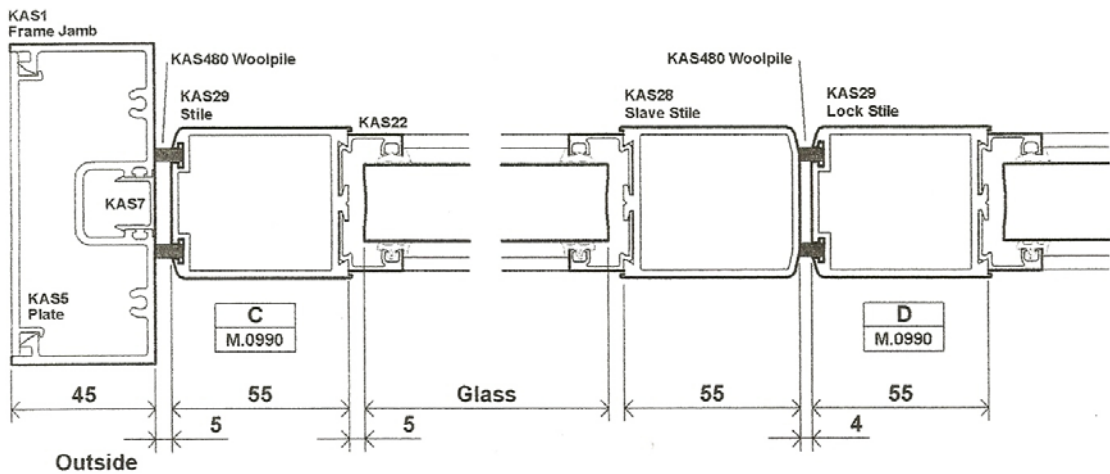

PIVOT DOORS – TYPICAL DETAILS

SINGLE DOOR
Typical Elevation

DOUBLE DOOR
Typical Elevation

VIVA G&S Ltd

Unit 1, 219 Torrington Avenue, Coventry CV4 9HN

Telephone: 02476 694500

Fax: 02476 474333

Website: www.viva-group.co.uk