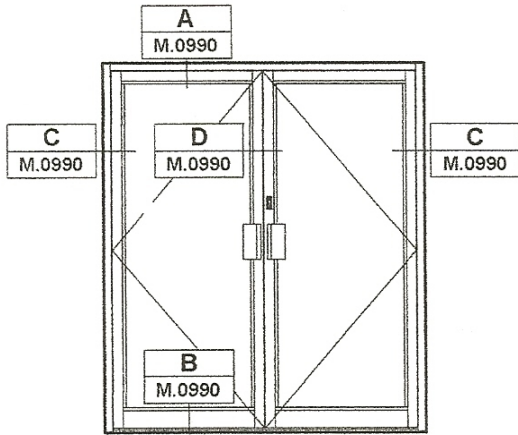

PIVOT DOORS – TYPICAL DETAILS

SINGLE DOOR
Typical Elevation

DOUBLE DOOR
Typical Elevation

VIVA G&S Ltd

Unit 1, 219 Torrington Avenue, Coventry CV4 9HN

Telephone: 02476 694500

Fax: 02476 474333

Website: www.viva-group.co.uk