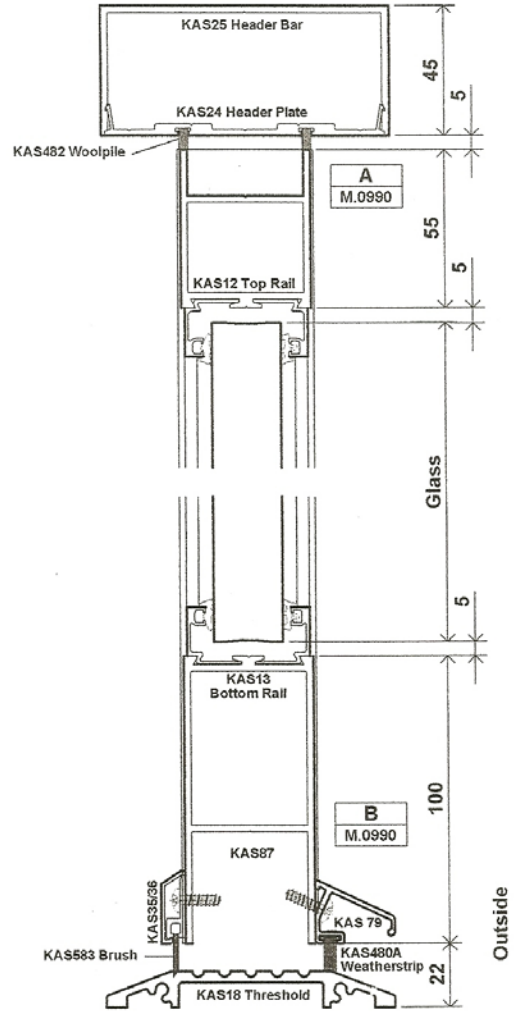

PIVOT DOORS – TYPICAL DETAILS

SINGLE DOOR
Typical Elevation

DOUBLE DOOR
Typical Elevation

VIVA G&S Ltd

Unit 1, 219 Torrington Avenue, Coventry CV4 9HN

Telephone: 02476 694500

Fax: 02476 474333

Website: www.viva-group.co.uk