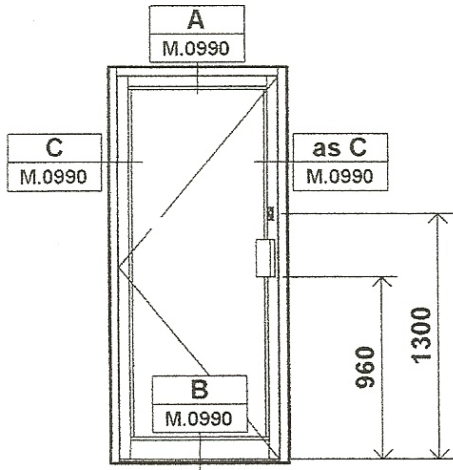

PIVOT DOORS – TYPICAL DETAILS

SINGLE DOOR
Typical Elevation

DOUBLE DOOR
Typical Elevation

VIVA G&S Ltd

Unit 1, 219 Torrington Avenue, Coventry CV4 9HN

Telephone: 02476 694500

Fax: 02476 474333

Website: www.viva-group.co.uk