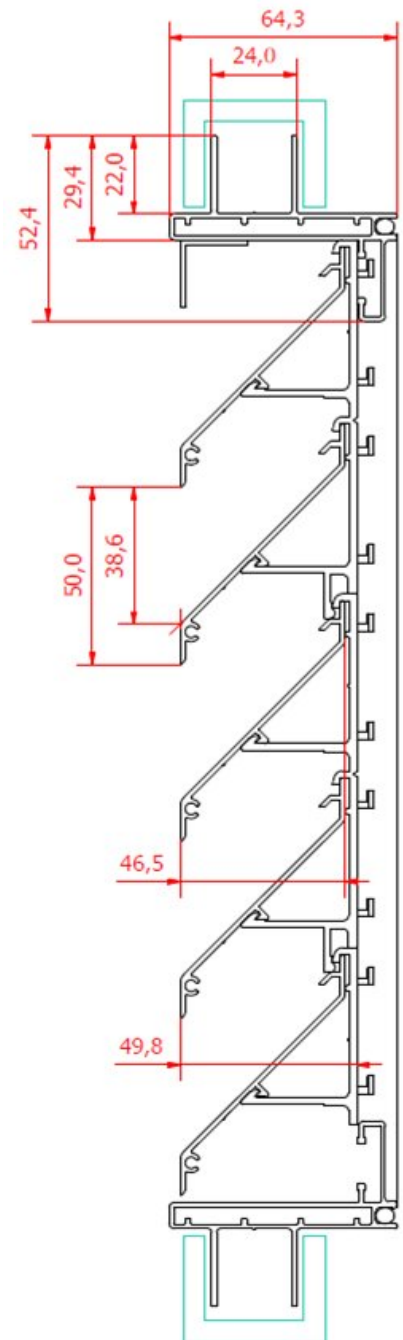

MLS50-GL24 & MLS50-GL28 50mm Glazed-In Wall Louvre (for 24mm & 28mm Glazing)

This Viva Glazed-in Wall Louvre design uses 50mm louvres to cater for glazing panels of either 24 mm or 28mm.

To ensure long life, all parts are manufactured with high grade aluminium extrusions and a 10 year colour fastness is offered with all paint finishes

More details are given in the Technical Specification below, but if you require further information, please contact us

Type	Glazed-in Louvre using a blade Pitch of 50mm in order to cater for either 24mm or 28mm glazing	
Material	Material	All parts (frame profile, clips, blades etc) are manufactured from aluminium extrusions AlMg Si 0.5
	Finish	Natural anodising to 15-22µm with Powder Coating available in any RAL or BS colour
	Protection	Nylon insect mesh fitted as standard with Stainless Steel or Gas meshes also available
Design	<p>100% Aluminium construction</p> <p>1.5mm aluminium panels can also be fitted instead of insect meshes</p> <p>Reinforcement profile carrying extra blade supports are fitted when louvre widths > 700mm</p> <p>Aluminium foil covered insulation packs in any required thickness can be bonded to the back of panels</p> <p>Aluminium water drainage profile can be fitted at the bottom of the louvre to improve water tightness</p> <p>Glazing Features:</p> <p>Glazing Thickness = 24mm or 28mm (Specify When Ordering)</p> <p>Blade Pitch = 50 mm</p> <p>Blade Height = 67 mm</p> <p>Rebate Size = 22 mm</p> <p>Visual Free Area = 68%</p>	
Fixing	<p>With Glazing Beads</p> <p>The Use of Glazing Blocks is recommended</p>	
Manufacture	Custom made to measure by our skilled craftsmen to our exact requirements	
Powder Coating	<p>Powder Coating Thickness = 60-80 µm</p> <p>Any RAL or BS Colour available</p> <p>10 Year guarantee on colour fastness (Qualicoat)</p>	