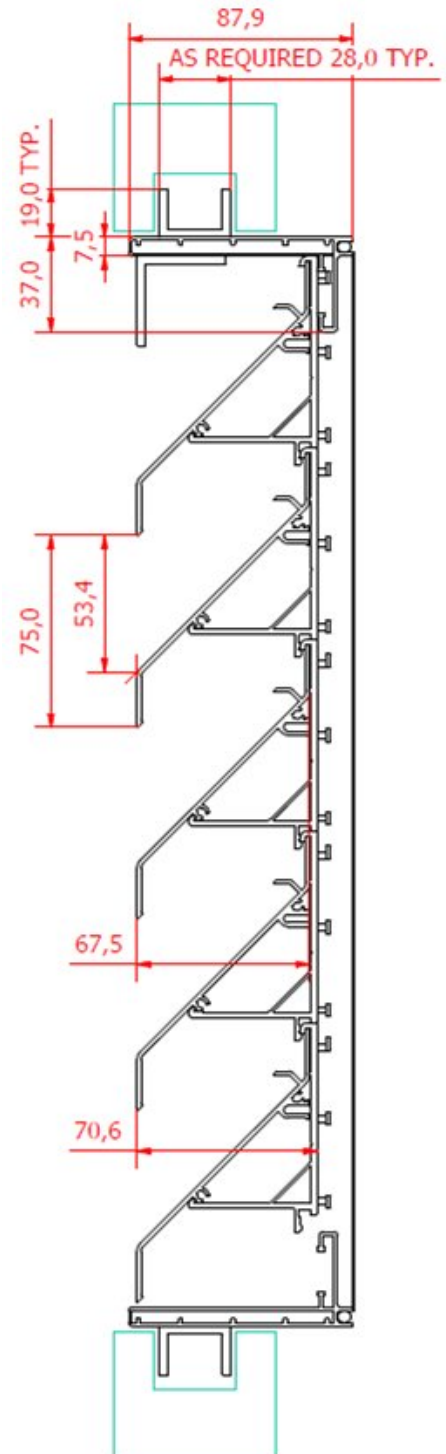

## LLS75-GL28

### 75mm Glazed-In Wall Louvre (for 28mm Glazing)

This Viva Glazed-in Wall Louvre design uses 75mm louvres to cater for glazing panels of 28mm

To ensure long life, all parts are manufactured with high grade aluminium extrusions and a 10 year colour fastness is offered with all paint finishes

More details are given in the Technical Specification below, but if you require further information, please contact us

<b>Type</b>	Glazed-in Louvre using a blade Pitch of 50mm in order to cater for either 24mm or 28mm glazing	
<b>Material</b>	Aluminium	All parts (frame profile, clips, blades etc) are manufactured from aluminium extrusions AlMg Si 0.5
	Finish	Natural anodising to 15-22µm with Powder Coating available in any RAL or BS colour
	Protection	Nylon insect mesh fitted as standard with Stainless Steel or Gas meshes also available
<b>Design</b>	<p>100% Aluminium construction</p> <p>1.5mm aluminium panels can also be fitted instead of insect meshes</p> <p>Reinforcement profile carrying extra blade supports are fitted when louvre widths &gt; 700mm</p> <p>Aluminium foil covered insulation packs in any required thickness can be bonded to the back of panels</p> <p>Aluminium water drainage profile can be fitted at the bottom of the louvre to improve water tightness</p> <p><b>Glazing Features:</b></p> <p>Glazing Thickness = 28mm</p> <p>Blade Pitch = 75 mm</p> <p>Blade Height = 107 mm</p> <p>Rebate Size = 28 mm</p> <p>Visual Free Area = 77%</p>	
<b>Fixing</b>	<p>With Glazing Beads</p> <p>The Use of Glazing Blocks is recommended</p>	
<b>Manufacture</b>	Custom made to measure by our skilled craftsmen to our exact requirements	
<b>Powder Coating</b>	<p>Powder Coating Thickness = 60-80 µm</p> <p>Any RAL or BS Colour available</p> <p>10 Year guarantee on colour fastness (Qualicoat)</p>	